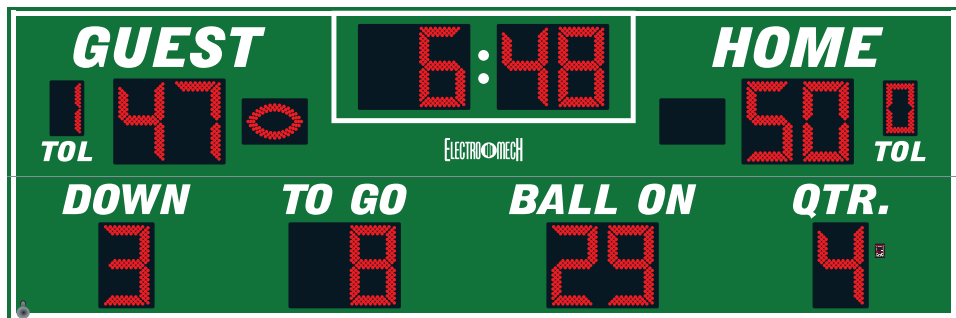

MODEL LX3640
Outdoor
Football

Dimensions	Weight	Cabinet Material	Caption Height	Accent Material
24 ft x 8 ft	600 lb	Aluminum	12 in, 9 in, 6 in	2.4 mil cast vinyl
Digit Height	Indicator Size	Digit Colors	Electrical	
24 in, 15 in	10 in	Amber or Red	2.7 Amps, 120 VAC	

STANDARD EQUIPMENT & FEATURES

- Double cabinet design with heavy duty extruded aluminum framing
- Light weight, rust free, all aluminum construction
- Mounting hardware for permanent installation on posts without the need for on site fabrication
- Choice of 18 standard paint colors
- Choice of amber or red LED displays
- LED display circuit scoreboards conformal coated for outdoor use
- Internally mounted trumpet horn
- Full-sized 37-key control console with LCD display
- Fifty programmable brightness levels
- Control console includes fully programmable Practice Segment Timer mode
- Junction box and patch cable for hardwired installations
- Five-year limited warranty

OPTIONAL EQUIPMENT & UPGRADES

- Electronic Team Names
- ID panels with custom graphics, in a variety of sizes, shapes and styles, to mount above, below, or beside the scoreboard
- Full color video and other electronic display panels
- Stadium Sound System packages
- Custom paint colors
- Team name in place of HOME
- Up to 1,000 feet of data cable for hardwired installations
- ScoreLink Wireless RF modem system for wireless communication
- Additional warranty and support plans

DIGITS / INDICATORS

Time Outs Left digits are 15 inches tall. All other digits are 24 inches tall. Football-shaped Possession indicators are 10 inches tall. Digits and indicators are formed from matrices of super-bright, long-lasting, energy-efficient LEDs (Light Emitting Diodes). Choose either amber or red LEDs for all outdoor products. Our LED assemblies are protected by aluminum masks that allow the hard epoxy shells of the LEDs to be exposed for maximum viewing angles.